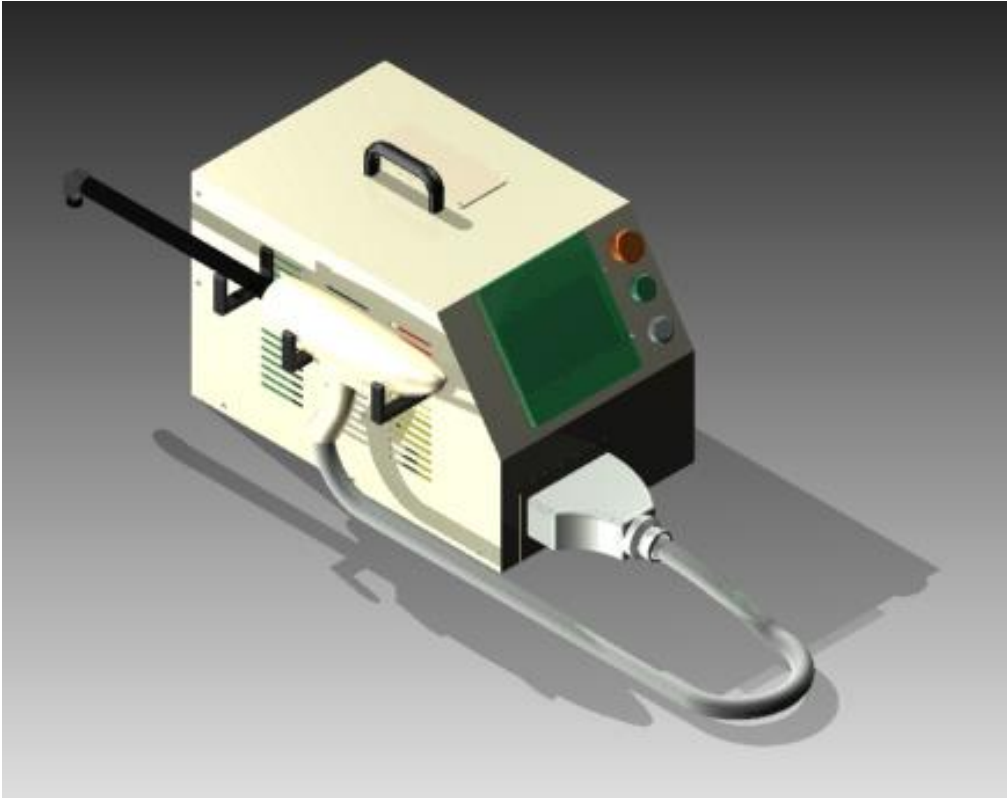

HYPROLC0515 Laser Cleaner

HYPRO Enterprise Co., Ltd.

www.hypro.com.tw

No.20, Ln. 772, Heping Rd., Bade Dist., Taoyuan City 334, Taiwan

TEL: +886 (3) 3756109 FAX: +886 (3) 3756108