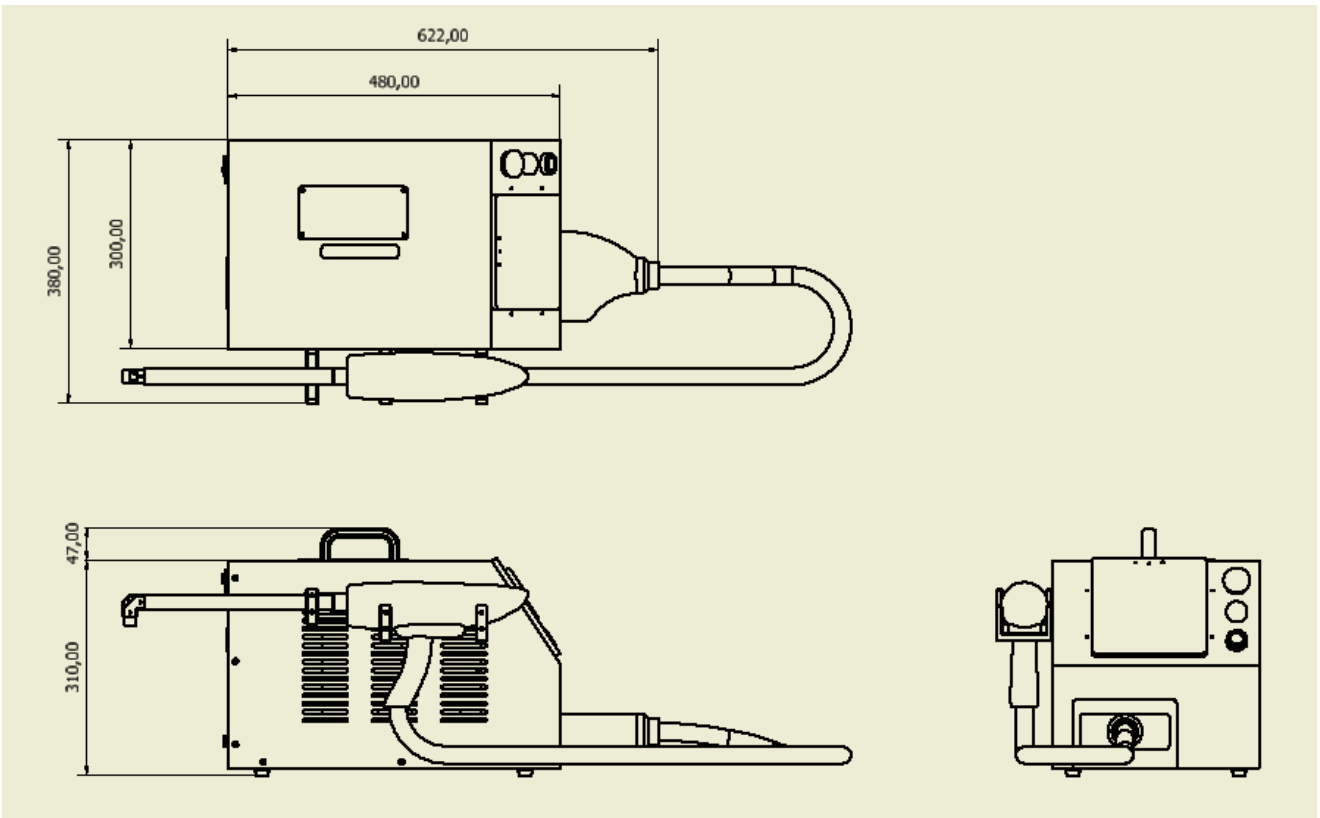

Mechanical Drawing

HYPRO Enterprise Co., Ltd.

www.hypro.com.tw

No.20, Ln. 772, Heping Rd., Bade Dist., Taoyuan City 334, Taiwan

TEL: +886 (3) 3756109 FAX: +886 (3) 3756108