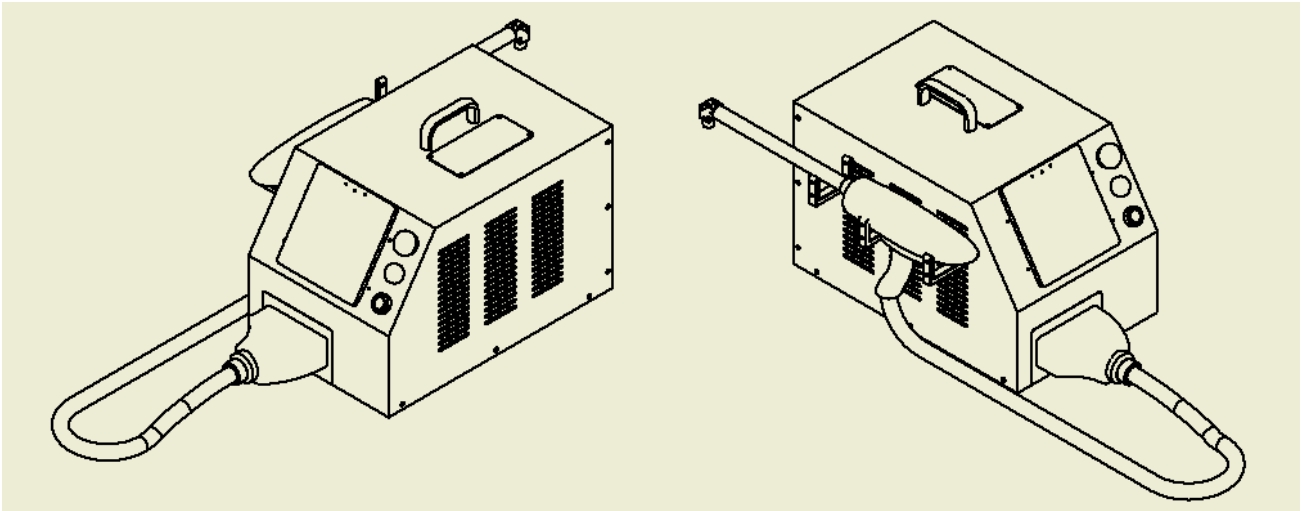

Mechanical Drawing

HYPRO Enterprise Co., Ltd.

www.hypro.com.tw

No.20, Ln. 772, Heping Rd., Bade Dist., Taoyuan City 334, Taiwan

TEL: +886 (3) 3756109 FAX: +886 (3) 3756108