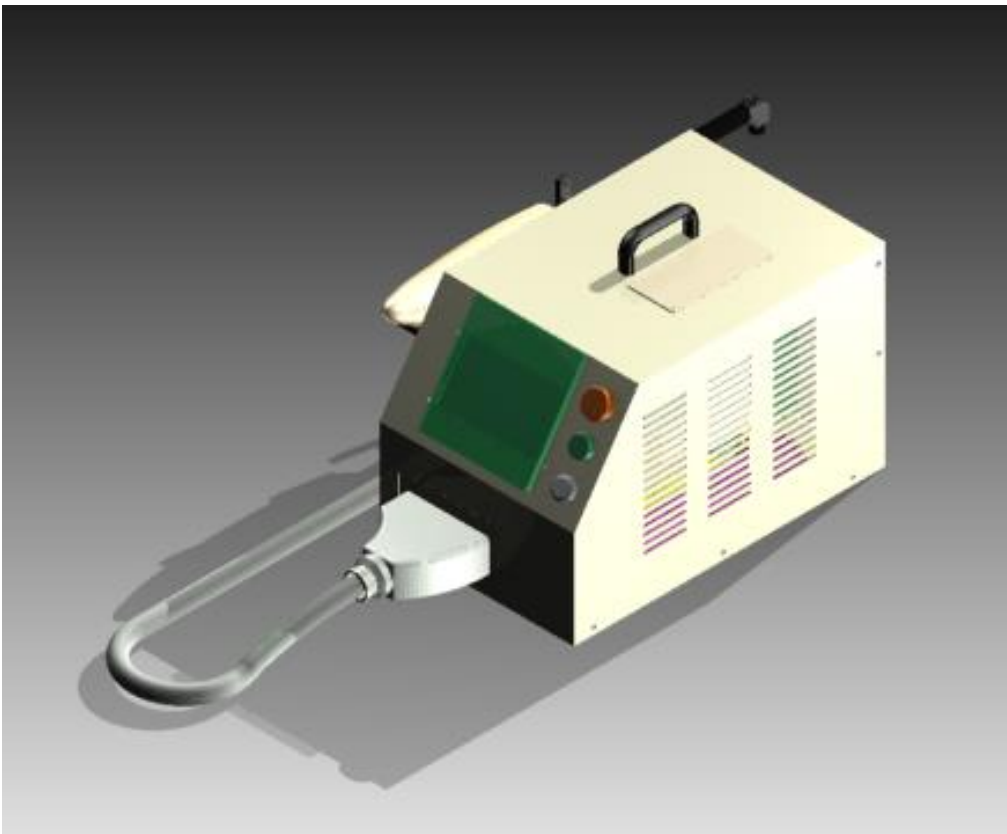

HYPROLC0515 Laser Cleaner

HYPRO Enterprise Co., Ltd.

www.hypro.com.tw

No.20, Ln. 772, Heping Rd., Bade Dist., Taoyuan City 334, Taiwan

TEL: +886 (3) 3756109 FAX: +886 (3) 3756108